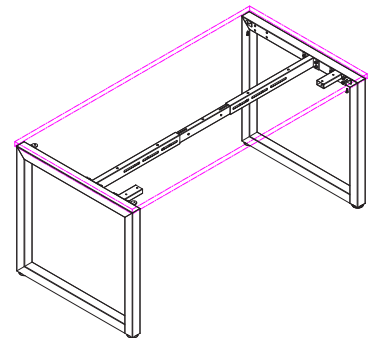

LOOP

1 Person Single Desk with 2 Cable Holes

LP-DK127 / LP-DK157 / LP-DK187 / LP-DK217

FEATURES

- 25mm tops with 2x 60mm Cable Holes
- 50 x 50 Powdercoated Loop steel Frames
- 1x Adjustable Beam
- Height adjustable feet 30mm
- 10 Year Warranty

LOOP 1 Person Single Desk with 2 Cable Holes

LP-DK127 1200 x 750 (Assembled: 1200W x 750D x 725H)

3 Cartons: 34.5KG

1x R2O-DT1275 - Top with 2 Cable Holes - 1265L x 815W x 45H / 18KG / 0.046m³

1x ST-PR-75E - Single LOOP End Legs - 760L x 120W x 720H 12kg - 0.066m³ (2 legs per ctn)

1x ST-AB1218 - Adjustable Beam - 870L x 145W x 125H 4.5kg - 0.01m³

*Available in Beech and White tops only

LP-DK157 1500 x 750 (Assembled: 1500W x 750D x 725H)

3 Cartons: 37.5KG

1x R2O-DT1575 - Top with 2 Cable Holes - 1565L x 815W x 45H / 21KG / 0.057m³

1x ST-PR-75E - Single LOOP End Legs - 760L x 120W x 720H 12kg - 0.066m³ (2 legs per ctn)

1x ST-AB1218 - Adjustable Beam - 870L x 145W x 125H 4.5kg - 0.01m³

LP-DK187 1800 x 750 (Assembled: 1800W x 750D x 725H)