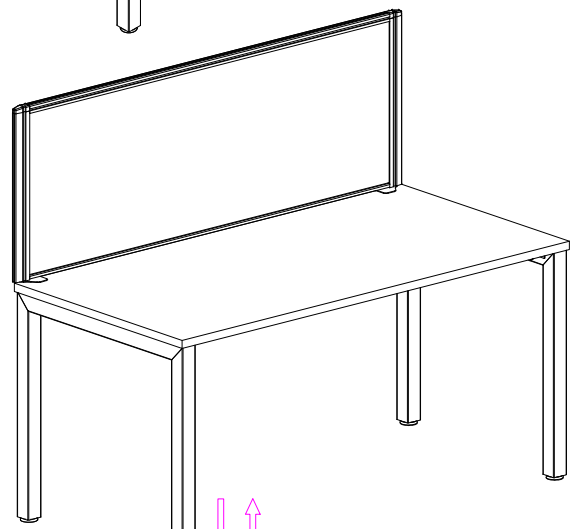

I	VARIOUS SIZES  S23 PARTITION	x1	J	 ROD PACKED INSIDE THE PARTITION	x2	
			K	S23-BR520SM  BRACKETS	x1	NOTE: CAN USE S23-BR520TM OR S23-BR520CL BRACKETS

FINISHED

CAUTION:
HEAVY

2 PERSON HEAVY
ASSEMBLY

J	VARIOUS SIZES  S23 PARTITION	x2	L	 ROD PACKED INSIDE THE PARTITION	x6
K	GLASS / FABRIC  SCREEN	x1	M	S23-BR520SM  BRACKETS	x2
O	 JOINING STRIP	x1	N	 SL-BR520TM	x2
			P	20mm  CHIPBOARD SCREW	x14
			NOTE: CAN USE S23-BR520TM OR S23-BR520CL BRACKETS		

STEP 1

NOTE:
HAND TIGHTEN BOLT TO 70%

NOTE:
TIGHTEN ROD 100%
AFTER BRACKET FITTED
TO DESK.

BRACKET OPTION
S23-BR520CL

STEP 2

PLASTIC JOIN CLOSE
T-1x

STEP 5

CAUTION:
HEAVY

2 PERSON HEAVY
ASSEMBLY

STEP 3

STEP 4

J	VARIOUS SIZES  S23 PARTITION	x3	K	 *PACKED INSIDE THE PARTITION	x10	L	 JOINING STRIP	x2
M	GLASS / FABRIC  SCREEN	x2	N	S23-BR520SM  NOTE: CAN USE S23-BR520TM OR S23-BR520CL BRACKETS	x3	O	20mm  CHIPBOARD SCREW	x24
						P	 SL-BR520TM	x4

M	GLASS / FABRIC  SCREEN	x3	N	 *PACKED INSIDE THE PARTITION	x6	O	 BRACKETS	x6
			P		x3	Q	20mm  CHIPBOARD SCREW	x18

CAUTION:
HEAVY

2 PERSON HEAVY
ASSEMBLY

J	VARIOUS SIZES  S23 PARTITION	x2	K	S23-BR520SM NOTE: CAN USE S23-BR520TM OR S23-BR520CL BRACKETS	 BRACKETS	x2	L	 ROD PACKED INSIDE THE PARTITION	x6
M	70mm  CHIPBOARD SCREW	x10	N	20mm  CHIPBOARD SCREW	x8	O	 3mm SPACER	x2	