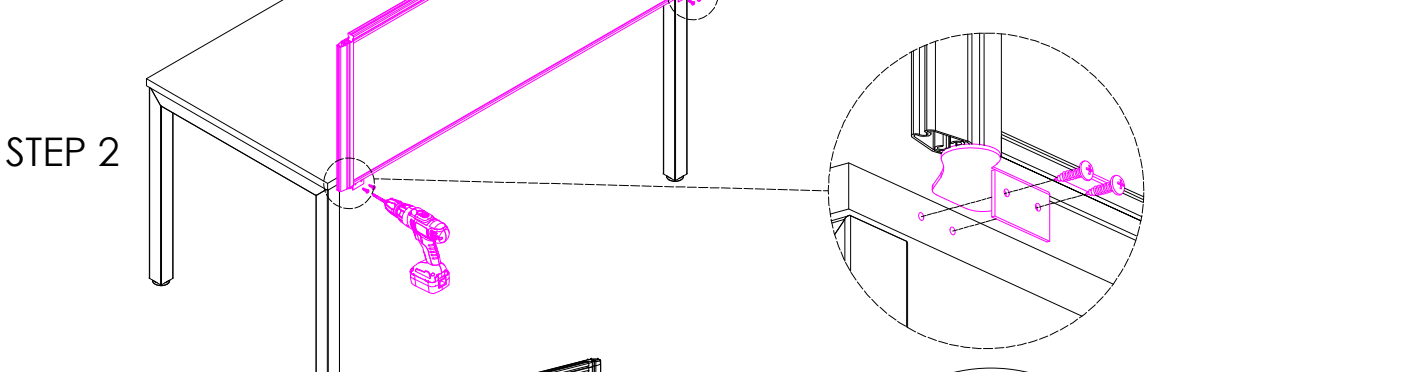

I	VARIOUS SIZES  S23 PARTITION	x1	J	 ROD PACKED INSIDE THE PARTITION	x2	
			K	S23-BR520SM  BRACKETS	x1	NOTE: CAN USE S23-BR520TM OR S23-BR520CL BRACKETS

FINISHED

CAUTION:
HEAVY

2 PERSON HEAVY
ASSEMBLY

J	VARIOUS SIZES  S23 PARTITION	x2	L	 ROD PACKED INSIDE THE PARTITION	x6
K	GLASS / FABRIC  SCREEN	x1	M	S23-BR520SM  BRACKETS	x2
O	 JOINING STRIP	x1	N	 SL-BR520TM	x2
			P	20mm  CHIPBOARD SCREW	x14
			NOTE: CAN USE S23-BR520TM OR S23-BR520CL BRACKETS		

STEP 1

NOTE:
HAND TIGHTEN BOLT TO 70%

NOTE:
TIGHTEN ROD 100%
AFTER BRACKET FITTED
TO DESK.

BRACKET OPTION
S23-BR520CL

STEP 2

PLASTIC JOIN CLOSE
T-1x

STEP 5

CAUTION:
HEAVY

2 PERSON HEAVY
ASSEMBLY

STEP 3

STEP 4

J	VARIOUS SIZES  S23 PARTITION	x3	K	 *PACKED INSIDE THE PARTITION	x10	L	 JOINING STRIP	x2
M	GLASS / FABRIC  SCREEN	x2	N	S23-BR520SM  NOTE: CAN USE S23-BR520TM OR S23-BR520CL BRACKETS	x3	O	20mm  CHIPBOARD SCREW	x24
						P	 SL-BR520TM	x4

M	GLASS / FABRIC  SCREEN	x3	N	 *PACKED INSIDE THE PARTITION	x6	O	 BRACKETS	x6
			P		x3	Q	20mm  CHIPBOARD SCREW	x18

CAUTION:
HEAVY

2 PERSON HEAVY
ASSEMBLY

J	VARIOUS SIZES  S23 PARTITION	x2	K	S23-BR520SM NOTE: CAN USE S23-BR520TM OR S23-BR520CL BRACKETS	 BRACKETS	x2	L	 ROD PACKED INSIDE THE PARTITION	x6
M	70mm  CHIPBOARD SCREW	x10	N	20mm  CHIPBOARD SCREW	x8	O	 3mm SPACER	x2	