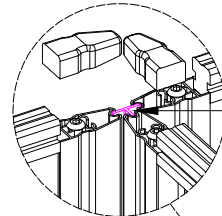

I	VARIOUS SIZES  S23 PARTITION	x1	J	 ROD PACKED INSIDE THE PARTITION	x2	
			K	S23-BR520SM  BRACKETS	x1	NOTE: CAN USE S23-BR520TM OR S23-BR520CL BRACKETS

FINISHED

CAUTION:
HEAVY

2 PERSON HEAVY
ASSEMBLY

J	VARIOUS SIZES  S23 PARTITION	x2	L	 ROD PACKED INSIDE THE PARTITION	x6
K	GLASS / FABRIC  SCREEN	x1	M	S23-BR520SM  BRACKETS	x2
O	 JOINING STRIP	x1	N	 SL-BR520TM	x2
			P	20mm  CHIPBOARD SCREW	x14
			NOTE: CAN USE S23-BR520TM OR S23-BR520CL BRACKETS		

STEP 1

NOTE:
HAND TIGHTEN BOLT TO 70%

NOTE:
TIGHTEN ROD 100%
AFTER BRACKET FITTED
TO DESK.

BRACKET OPTION
S23-BR520CL

STEP 2

PLASTIC JOIN CLOSE
T-1x

STEP 5

CAUTION:
HEAVY

2 PERSON HEAVY
ASSEMBLY

STEP 3

STEP 4

J	VARIOUS SIZES  S23 PARTITION	x3	K	 *PACKED INSIDE THE PARTITION	x10	L	 JOINING STRIP	x2
M	GLASS / FABRIC  SCREEN	x2	N	S23-BR520SM  NOTE: CAN USE S23-BR520TM OR S23-BR520CL BRACKETS	x3	O	20mm  CHIPBOARD SCREW	x24
						P	 SL-BR520TM	x4

M	GLASS / FABRIC  SCREEN	x3	N	 *PACKED INSIDE THE PARTITION	x6	O	 BRACKETS	x6
			P		x3	Q	20mm  CHIPBOARD SCREW	x18

CAUTION:
HEAVY

2 PERSON HEAVY
ASSEMBLY

J	VARIOUS SIZES  S23 PARTITION	x2	K	S23-BR520SM NOTE: CAN USE S23-BR520TM OR S23-BR520CL BRACKETS	 BRACKETS	x2	L	 ROD PACKED INSIDE THE PARTITION	x6
M	70mm  CHIPBOARD SCREW	x10	N	20mm  CHIPBOARD SCREW	x8	O	 3mm SPACER	x2	