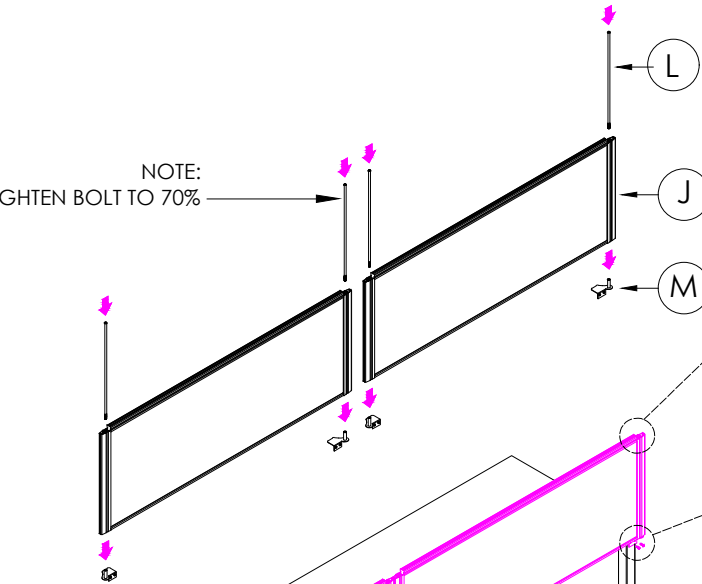

I	VARIOUS SIZES  S23 PARTITION	x1	J	 ROD PACKED INSIDE THE PARTITION	x2	
			K	S23-BR520SM  BRACKETS	x1	NOTE: CAN USE S23-BR520TM OR S23-BR520CL BRACKETS

FINISHED

CAUTION:
HEAVY

2 PERSON HEAVY
ASSEMBLY

J	VARIOUS SIZES  S23 PARTITION	x2	L	 ROD PACKED INSIDE THE PARTITION	x6
K	GLASS / FABRIC  SCREEN	x1	M	S23-BR520SM  BRACKETS	x2
O	 JOINING STRIP	x1	N	 SL-BR520TM	x2
			P	20mm  CHIPBOARD SCREW	x14
			NOTE: CAN USE S23-BR520TM OR S23-BR520CL BRACKETS		

STEP 1

NOTE:
HAND TIGHTEN BOLT TO 70%

NOTE:
TIGHTEN ROD 100%
AFTER BRACKET FITTED
TO DESK.

BRACKET OPTION
S23-BR520CL

STEP 2

PLASTIC JOIN CLOSE
T-1x

STEP 5

CAUTION:
HEAVY

2 PERSON HEAVY
ASSEMBLY

STEP 3

STEP 4

J	VARIOUS SIZES  S23 PARTITION	x3	K	 *PACKED INSIDE THE PARTITION	x10	L	 JOINING STRIP	x2
M	GLASS / FABRIC  SCREEN	x2	N	S23-BR520SM  NOTE: CAN USE S23-BR520TM OR S23-BR520CL BRACKETS	x3	O	20mm  CHIPBOARD SCREW	x24
						P	 SL-BR520TM	x4

M	GLASS / FABRIC  SCREEN	x3	N	 *PACKED INSIDE THE PARTITION	x6	O	 BRACKETS	x6
			P		x3	Q	20mm  CHIPBOARD SCREW	x18

CAUTION:
HEAVY

2 PERSON HEAVY
ASSEMBLY

J	VARIOUS SIZES  S23 PARTITION	x2	K	S23-BR520SM NOTE: CAN USE S23-BR520TM OR S23-BR520CL BRACKETS	 BRACKETS	x2	L	 ROD PACKED INSIDE THE PARTITION	x6
M	70mm  CHIPBOARD SCREW	x10	N	20mm  CHIPBOARD SCREW	x8	O	 3mm SPACER	x2	