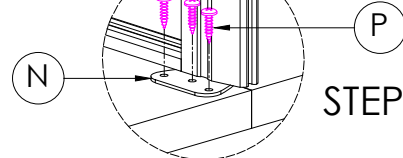

J	VARIOUS SIZES S23 PARTITION	x2	L	 ROD PACKED INSIDE THE PARTITION	x6
K	GLASS / FABRIC SCREEN	x1	M	S23-BR520SM BRACKETS	x2
O	 JOINING STRIP	x1	N	 SL-BR520TM	x2
			P	20mm CHIPBOARD SCREW	x14
			NOTE: CAN USE S23-BR520TM OR S23-BR520CL BRACKETS		

STEP 1

NOTE:
HAND TIGHTEN BOLT TO 70%

NOTE:
TIGHTEN ROD 100%
AFTER BRACKET FITTED
TO DESK.

BRACKET OPTION
S23-BR520CL

STEP 2

PLASTIC JOIN CLOSE
T-1x

STEP 5

CAUTION:
HEAVY

2 PERSON HEAVY
ASSEMBLY

STEP 3

STEP 4