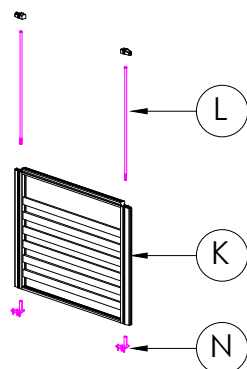

I	VARIOUS SIZES  S23 PARTITION	x1	J	 ROD PACKED INSIDE THE PARTITION	x2	
			K	S23-BR520SM  BRACKETS	x1	NOTE: CAN USE S23-BR520TM OR S23-BR520CL BRACKETS

FINISHED

CAUTION:
HEAVY

2 PERSON HEAVY
ASSEMBLY

J	VARIOUS SIZES  S23 PARTITION	x2	L	 ROD PACKED INSIDE THE PARTITION	x6
K	GLASS / FABRIC  SCREEN	x1	M	S23-BR520SM  BRACKETS	x2
O	 JOINING STRIP	x1	N	 SL-BR520TM	x2
			P	20mm  CHIPBOARD SCREW	x14
			NOTE: CAN USE S23-BR520TM OR S23-BR520CL BRACKETS		

STEP 1

NOTE:
HAND TIGHTEN BOLT TO 70%

NOTE:
TIGHTEN ROD 100%
AFTER BRACKET FITTED
TO DESK.

BRACKET OPTION
S23-BR520CL

STEP 2

PLASTIC JOIN CLOSE
T-1x

STEP 5

CAUTION:
HEAVY

2 PERSON HEAVY
ASSEMBLY

STEP 3

STEP 4

J	VARIOUS SIZES  S23 PARTITION	x3	K	 *PACKED INSIDE THE PARTITION	x10	L	 JOINING STRIP	x2
M	GLASS / FABRIC  SCREEN	x2	N	S23-BR520SM  NOTE: CAN USE S23-BR520TM OR S23-BR520CL BRACKETS	x3	O	20mm  CHIPBOARD SCREW	x24
						P	 SL-BR520TM	x4

M	GLASS / FABRIC  SCREEN	x3	N	 *PACKED INSIDE THE PARTITION	x6	O	 BRACKETS	x6
			P		x3	Q	20mm  CHIPBOARD SCREW	x18

CAUTION:
HEAVY

2 PERSON HEAVY
ASSEMBLY

J	VARIOUS SIZES  S23 PARTITION	x2	K	S23-BR520SM NOTE: CAN USE S23-BR520TM OR S23-BR520CL BRACKETS	 BRACKETS	x2	L	 ROD PACKED INSIDE THE PARTITION	x6
M	70mm  CHIPBOARD SCREW	x10	N	20mm  CHIPBOARD SCREW	x8	O	 3mm SPACER	x2	