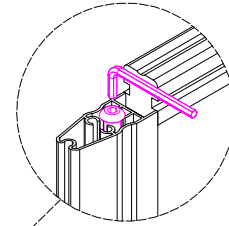

I	VARIOUS SIZES  S23 PARTITION	x1	J	 ROD PACKED INSIDE THE PARTITION	x2	
			K	S23-BR520SM  BRACKETS	x1	NOTE: CAN USE S23-BR520TM OR S23-BR520CL BRACKETS

FINISHED

CAUTION:
HEAVY

2 PERSON HEAVY
ASSEMBLY

J	VARIOUS SIZES  S23 PARTITION	x2	L	 ROD PACKED INSIDE THE PARTITION	x6
K	GLASS / FABRIC  SCREEN	x1	M	S23-BR520SM  BRACKETS	x2
O	 JOINING STRIP	x1	N	 SL-BR520TM	x2
			P	20mm  CHIPBOARD SCREW	x14
			NOTE: CAN USE S23-BR520TM OR S23-BR520CL BRACKETS		

STEP 1

NOTE:
HAND TIGHTEN BOLT TO 70%

NOTE:
TIGHTEN ROD 100%
AFTER BRACKET FITTED
TO DESK.

BRACKET OPTION
S23-BR520CL

STEP 2

PLASTIC JOIN CLOSE
T-1x

STEP 5

CAUTION:
HEAVY

2 PERSON HEAVY
ASSEMBLY

STEP 3

STEP 4

J	VARIOUS SIZES  S23 PARTITION	x3	K	 *PACKED INSIDE THE PARTITION	x10	L	 JOINING STRIP	x2
M	GLASS / FABRIC  SCREEN	x2	N	S23-BR520SM  NOTE: CAN USE S23-BR520TM OR S23-BR520CL BRACKETS	x3	O	20mm  CHIPBOARD SCREW	x24
						P	 SL-BR520TM	x4