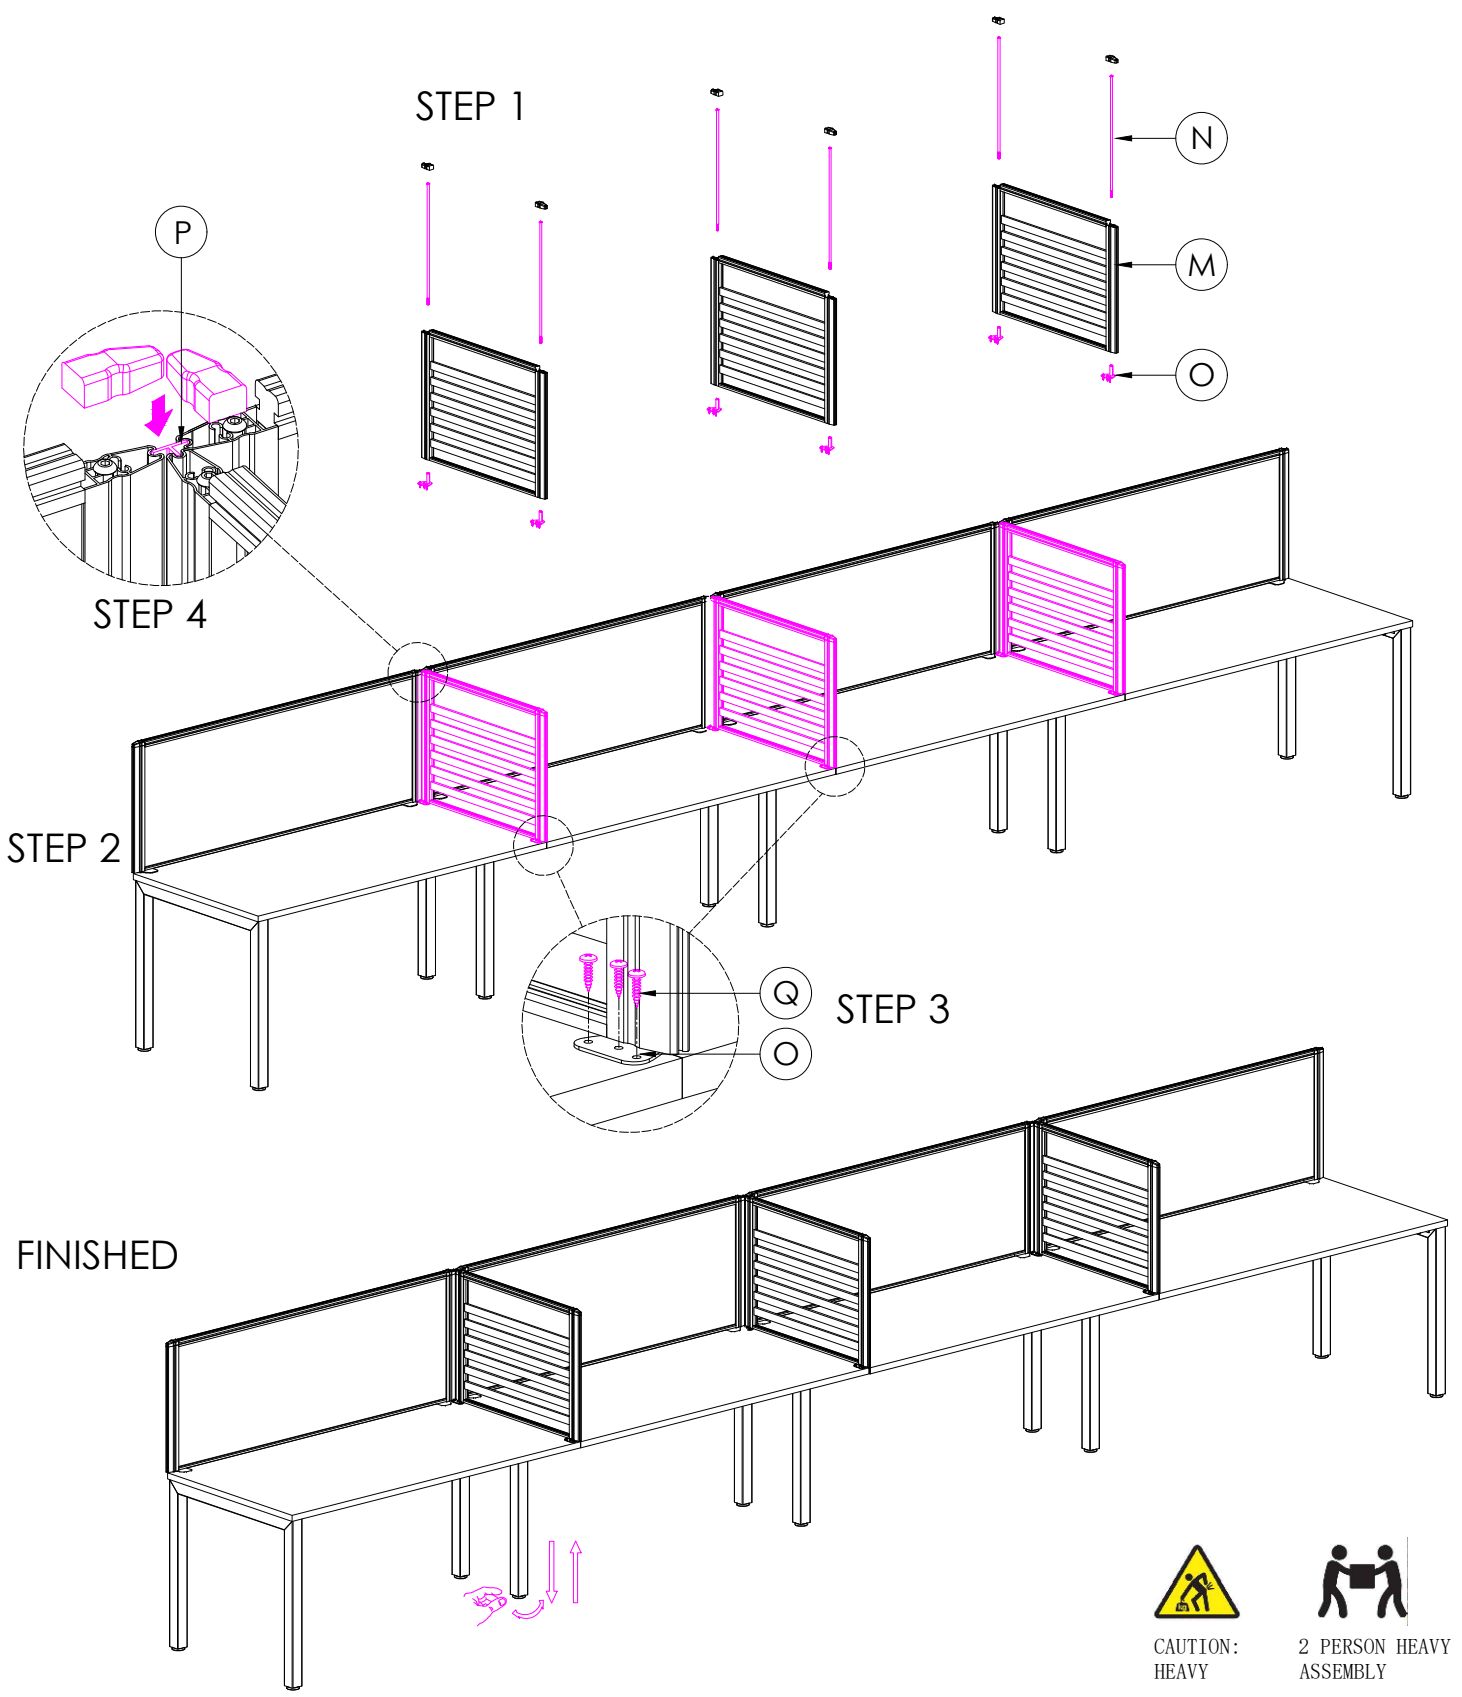

STEP 1

NOTE:
HAND TIGHTEN BOLT TO 70%

NOTE:
TIGHTEN ROD 100%
AFTER BRACKET FITTED
TO DESK.

BRACKET OPTION
S23-BR520CL

STEP 2

PLASTIC JOIN CLOSE
T-1x

STEP 5

CAUTION:
HEAVY

2 PERSON HEAVY
ASSEMBLY

STEP 3

STEP 4

J	VARIOUS SIZES  S23 PARTITION	x3	K	 *PACKED INSIDE THE PARTITION	x10	L	 JOINING STRIP	x2
M	GLASS / FABRIC  SCREEN	x2	N	S23-BR520SM  NOTE: CAN USE S23-BR520TM OR S23-BR520CL BRACKETS	x3	O	20mm  CHIPBOARD SCREW	x24
						P	 SL-BR520TM	x4

M	GLASS / FABRIC  SCREEN	x3	N	 *PACKED INSIDE THE PARTITION	x6	O	 BRACKETS	x6
			P		x3	Q	20mm  CHIPBOARD SCREW	x18

CAUTION:
HEAVY

2 PERSON HEAVY
ASSEMBLY

J	VARIOUS SIZES  S23 PARTITION	x2	K	S23-BR520SM NOTE: CAN USE S23-BR520TM OR S23-BR520CL BRACKETS	 BRACKETS	x2	L	 ROD PACKED INSIDE THE PARTITION	x6
M	70mm  CHIPBOARD SCREW	x10	N	20mm  CHIPBOARD SCREW	x8	O	 3mm SPACER	x2	

CAUTION:
HEAVY

2 PERSON HEAVY
ASSEMBLY

P	GLASS / FABRIC	x2	Q	ROD PACKED INSIDE THE PARTITION	x6	R	JOINING STRIP	x1
	SCREEN							
S	20mm	x12	T	SL-BR520TM BRACKET	x4			
	CHIPBOARD SCREW							

CAUTION:
HEAVY