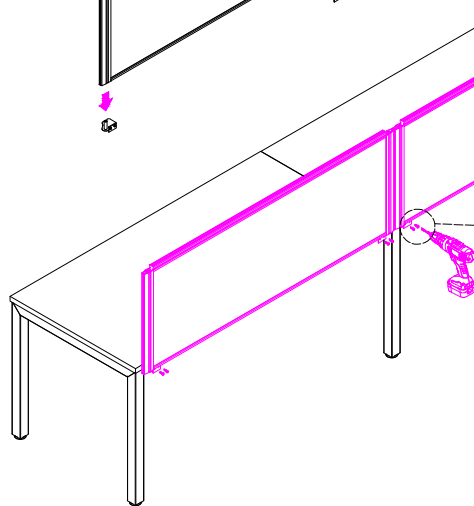

I	VARIOUS SIZES  S23 PARTITION	x1	J	 ROD PACKED INSIDE THE PARTITION	x2	
			K	S23-BR520SM  BRACKETS	x1	NOTE: CAN USE S23-BR520TM OR S23-BR520CL BRACKETS

FINISHED

CAUTION:
HEAVY

2 PERSON HEAVY
ASSEMBLY

J	VARIOUS SIZES  S23 PARTITION	x2	L	 ROD PACKED INSIDE THE PARTITION	x6
K	GLASS / FABRIC  SCREEN	x1	M	S23-BR520SM  BRACKETS	x2
O	 JOINING STRIP	x1	N	 SL-BR520TM	x2
			P	20mm  CHIPBOARD SCREW	x14
			NOTE: CAN USE S23-BR520TM OR S23-BR520CL BRACKETS		

STEP 1

NOTE:
HAND TIGHTEN BOLT TO 70%

NOTE:
TIGHTEN ROD 100%
AFTER BRACKET FITTED
TO DESK.

BRACKET OPTION
S23-BR520CL

STEP 2

PLASTIC JOIN CLOSE
T-1x

STEP 5

CAUTION:
HEAVY

2 PERSON HEAVY
ASSEMBLY

STEP 3

STEP 4

J	VARIOUS SIZES  S23 PARTITION	x3	K	 *PACKED INSIDE THE PARTITION	x10	L	 JOINING STRIP	x2
M	GLASS / FABRIC  SCREEN	x2	N	S23-BR520SM  NOTE: CAN USE S23-BR520TM OR S23-BR520CL BRACKETS	x3	O	20mm  CHIPBOARD SCREW	x24
						P	 SL-BR520TM	x4

M	GLASS / FABRIC  SCREEN	x3	N	 *PACKED INSIDE THE PARTITION	x6	O	 BRACKETS	x6
			P		x3	Q	20mm  CHIPBOARD SCREW	x18

CAUTION:
HEAVY

2 PERSON HEAVY
ASSEMBLY

J	VARIOUS SIZES  S23 PARTITION	x2	K	S23-BR520SM NOTE: CAN USE S23-BR520TM OR S23-BR520CL BRACKETS	 BRACKETS	x2	L	 ROD PACKED INSIDE THE PARTITION	x6
M	70mm  CHIPBOARD SCREW	x10	N	20mm  CHIPBOARD SCREW	x8	O	 3mm SPACER	x2	