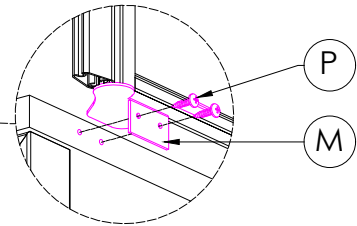

STEP 1

NOTE:
HAND TIGHTEN BOLT TO 70%

NOTE:
TIGHTEN ROD 100%
AFTER BRACKET FITTED
TO DESK.

BRACKET OPTION
S23-BR520CL

STEP 2

PLASTIC JOIN CLOSE
T-1x

STEP 5

CAUTION:
HEAVY

2 PERSON HEAVY
ASSEMBLY

STEP 3

STEP 4

J	VARIOUS SIZES  S23 PARTITION	x3	K	 *PACKED INSIDE THE PARTITION	x10	L	 JOINING STRIP	x2
M	GLASS / FABRIC  SCREEN	x2	N	S23-BR520SM  NOTE: CAN USE S23-BR520TM OR S23-BR520CL BRACKETS	x3	O	20mm  CHIPBOARD SCREW	x24
						P	 SL-BR520TM	x4