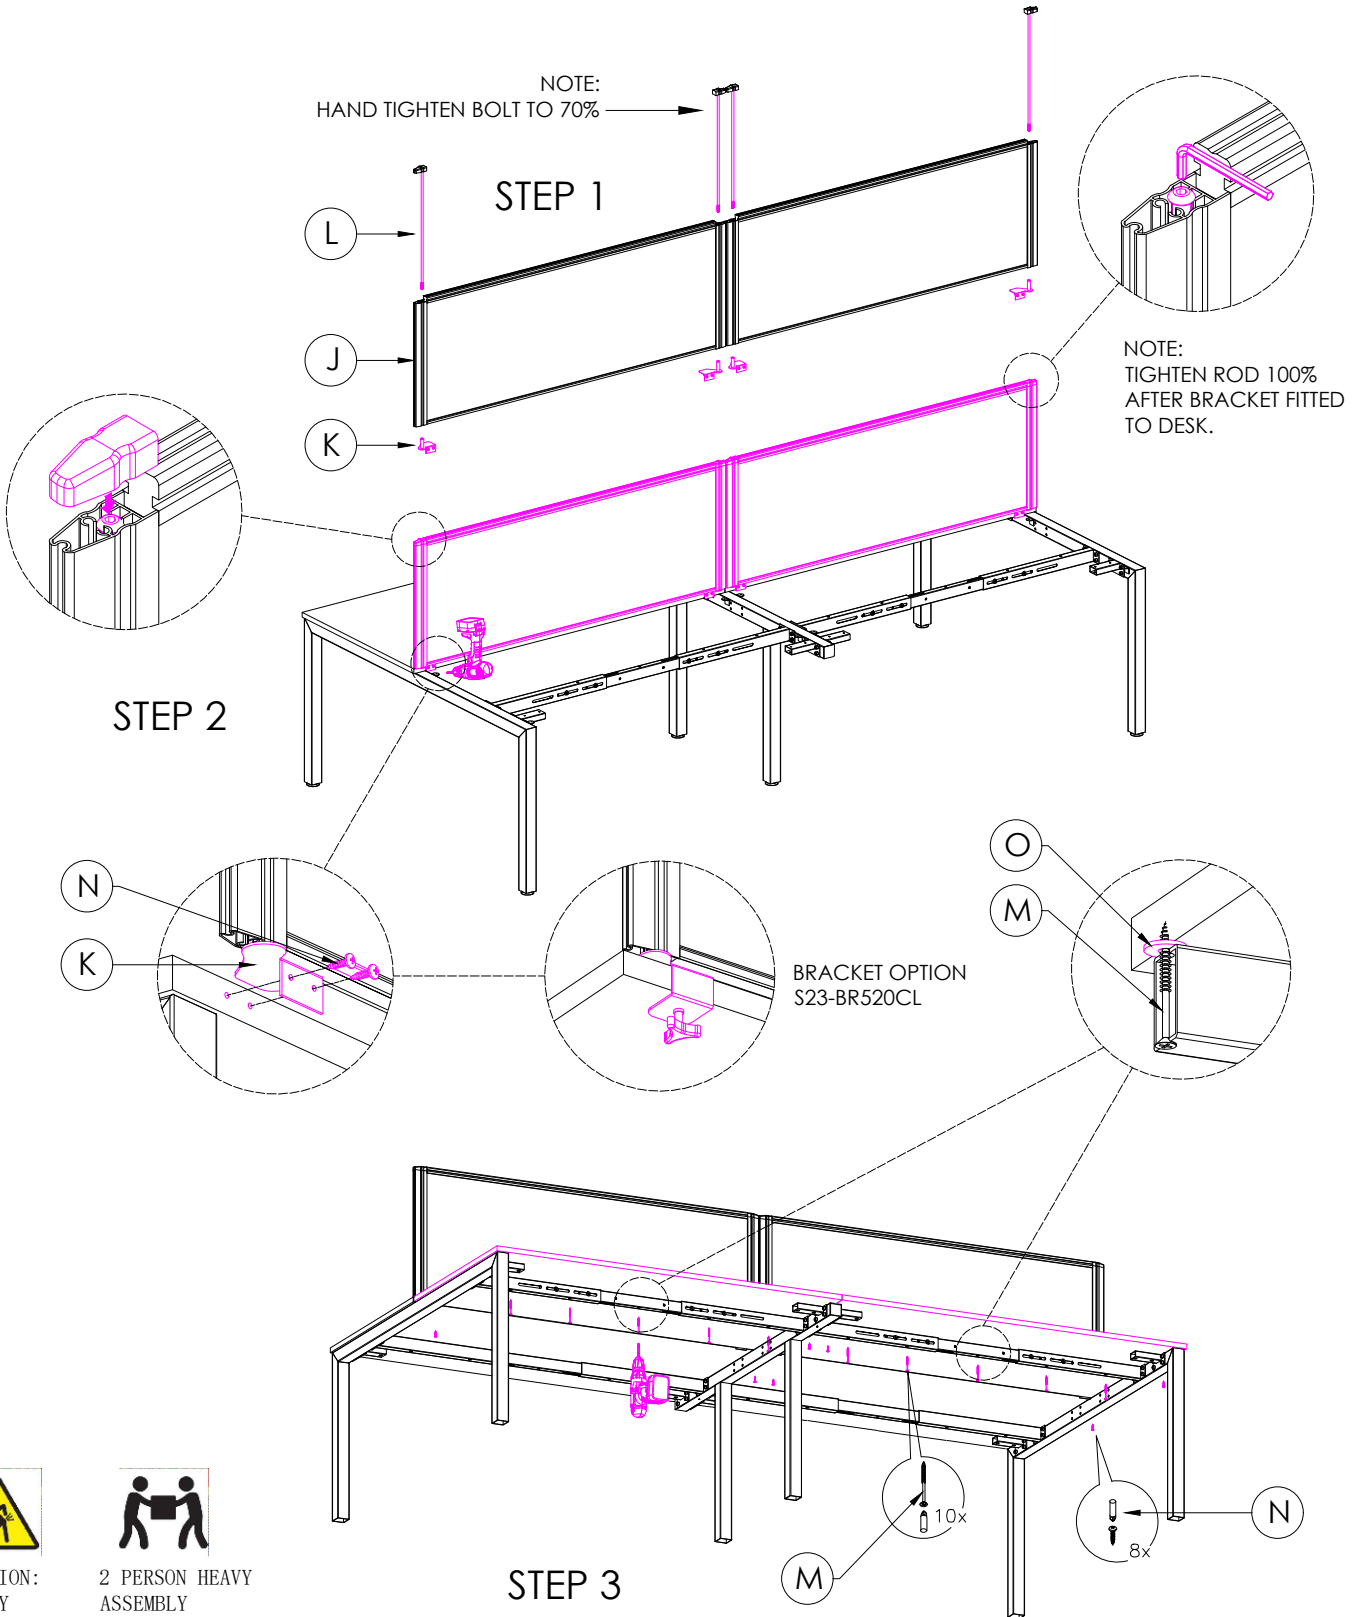

2 PERSON HEAVY
ASSEMBLY

STEP 3

STEP 4

J	VARIOUS SIZES  S23 PARTITION	x3	K	 *PACKED INSIDE THE PARTITION	x10	L	 JOINING STRIP	x2
M	GLASS / FABRIC  SCREEN	x2	N	S23-BR520SM  NOTE: CAN USE S23-BR520TM OR S23-BR520CL BRACKETS	x3	O	20mm  CHIPBOARD SCREW	x24
						P	 SL-BR520TM	x4

M	GLASS / FABRIC  SCREEN	x3	N	 *PACKED INSIDE THE PARTITION	x6	O	 BRACKETS	x6
			P		x3	Q	20mm  CHIPBOARD SCREW	x18

CAUTION:
HEAVY

2 PERSON HEAVY
ASSEMBLY

J	VARIOUS SIZES  S23 PARTITION	x2	K	S23-BR520SM NOTE: CAN USE S23-BR520TM OR S23-BR520CL BRACKETS	 BRACKETS	x2	L	 ROD PACKED INSIDE THE PARTITION	x6
M	70mm  CHIPBOARD SCREW	x10	N	20mm  CHIPBOARD SCREW	x8	O	 3mm SPACER	x2	

CAUTION:
HEAVY

2 PERSON HEAVY
ASSEMBLY

P	GLASS / FABRIC	x2	Q	ROD PACKED INSIDE THE PARTITION	x6	R	JOINING STRIP	x1
	SCREEN							
S	20mm	x12	T	SL-BR520TM BRACKET	x4			
	CHIPBOARD SCREW							

CAUTION:
HEAVY