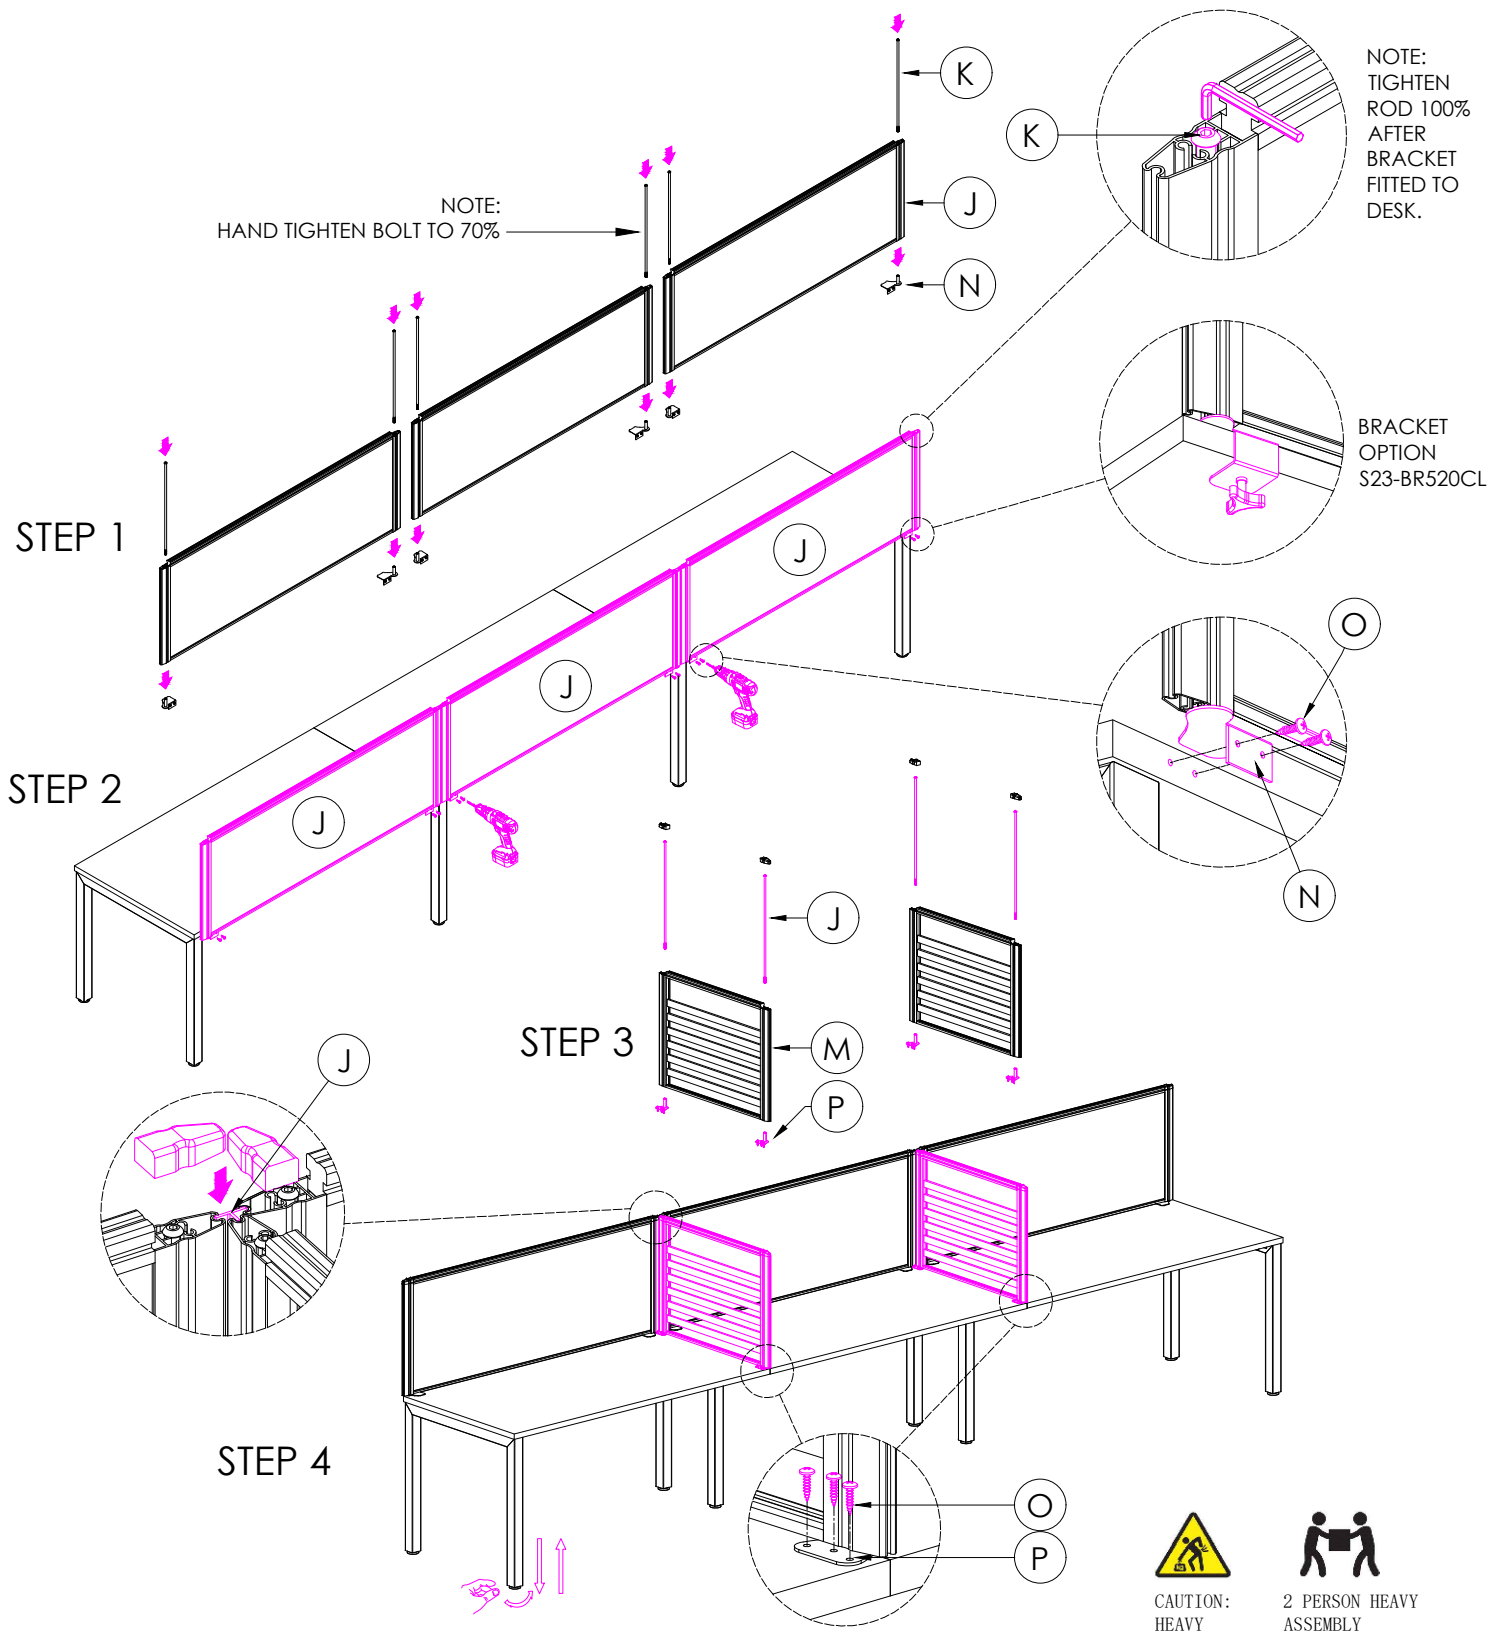

STEP 1

NOTE:
HAND TIGHTEN BOLT TO 70%

NOTE:
TIGHTEN ROD 100%
AFTER BRACKET FITTED
TO DESK.

BRACKET OPTION
S23-BR520CL

STEP 2

PLASTIC JOIN CLOSE
T-1x

STEP 5

CAUTION:
HEAVY

2 PERSON HEAVY
ASSEMBLY

STEP 3

STEP 4

J	VARIOUS SIZES  S23 PARTITION	x3	K	 *PACKED INSIDE THE PARTITION	x10	L	 JOINING STRIP	x2
M	GLASS / FABRIC  SCREEN	x2	N	S23-BR520SM  NOTE: CAN USE S23-BR520TM OR S23-BR520CL BRACKETS	x3	O	20mm  CHIPBOARD SCREW	x24
						P	 SL-BR520TM	x4

M	GLASS / FABRIC  SCREEN	x3	N	 *PACKED INSIDE THE PARTITION	x6	O	 BRACKETS	x6
			P		x3	Q	20mm  CHIPBOARD SCREW	x18

CAUTION:
HEAVY

2 PERSON HEAVY
ASSEMBLY

J	VARIOUS SIZES  S23 PARTITION	x2	K	S23-BR520SM NOTE: CAN USE S23-BR520TM OR S23-BR520CL BRACKETS	 BRACKETS	x2	L	 ROD PACKED INSIDE THE PARTITION	x6
M	70mm  CHIPBOARD SCREW	x10	N	20mm  CHIPBOARD SCREW	x8	O	 3mm SPACER	x2	

CAUTION:
HEAVY

2 PERSON HEAVY
ASSEMBLY

P	GLASS / FABRIC	x2	Q	ROD PACKED INSIDE THE PARTITION	x6	R	JOINING STRIP	x1
	SCREEN							
S	20mm	x12	T	SL-BR520TM BRACKET	x4			
	CHIPBOARD SCREW							

CAUTION:
HEAVY