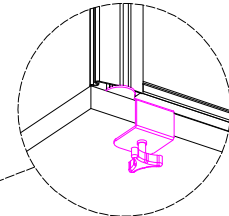

I	VARIOUS SIZES  S23 PARTITION	x1	J	 ROD PACKED INSIDE THE PARTITION	x2	
			K	S23-BR520SM  BRACKETS	x1	NOTE: CAN USE S23-BR520TM OR S23-BR520CL BRACKETS

FINISHED

CAUTION:
HEAVY

2 PERSON HEAVY
ASSEMBLY

J	VARIOUS SIZES  S23 PARTITION	x2	L	 ROD PACKED INSIDE THE PARTITION	x6
K	GLASS / FABRIC  SCREEN	x1	M	S23-BR520SM  BRACKETS	x2
O	 JOINING STRIP	x1	N	 SL-BR520TM	x2
			P	20mm  CHIPBOARD SCREW	x14
			NOTE: CAN USE S23-BR520TM OR S23-BR520CL BRACKETS		

STEP 1

NOTE:
HAND TIGHTEN BOLT TO 70%

NOTE:
TIGHTEN ROD 100%
AFTER BRACKET FITTED
TO DESK.

BRACKET OPTION
S23-BR520CL

STEP 2

PLASTIC JOIN CLOSE
T-1x

STEP 5

CAUTION:
HEAVY

2 PERSON HEAVY
ASSEMBLY

STEP 3

STEP 4

J	VARIOUS SIZES  S23 PARTITION	x3	K	 *PACKED INSIDE THE PARTITION	x10	L	 JOINING STRIP	x2
M	GLASS / FABRIC  SCREEN	x2	N	S23-BR520SM  NOTE: CAN USE S23-BR520TM OR S23-BR520CL BRACKETS	x3	O	20mm  CHIPBOARD SCREW	x24
						P	 SL-BR520TM	x4