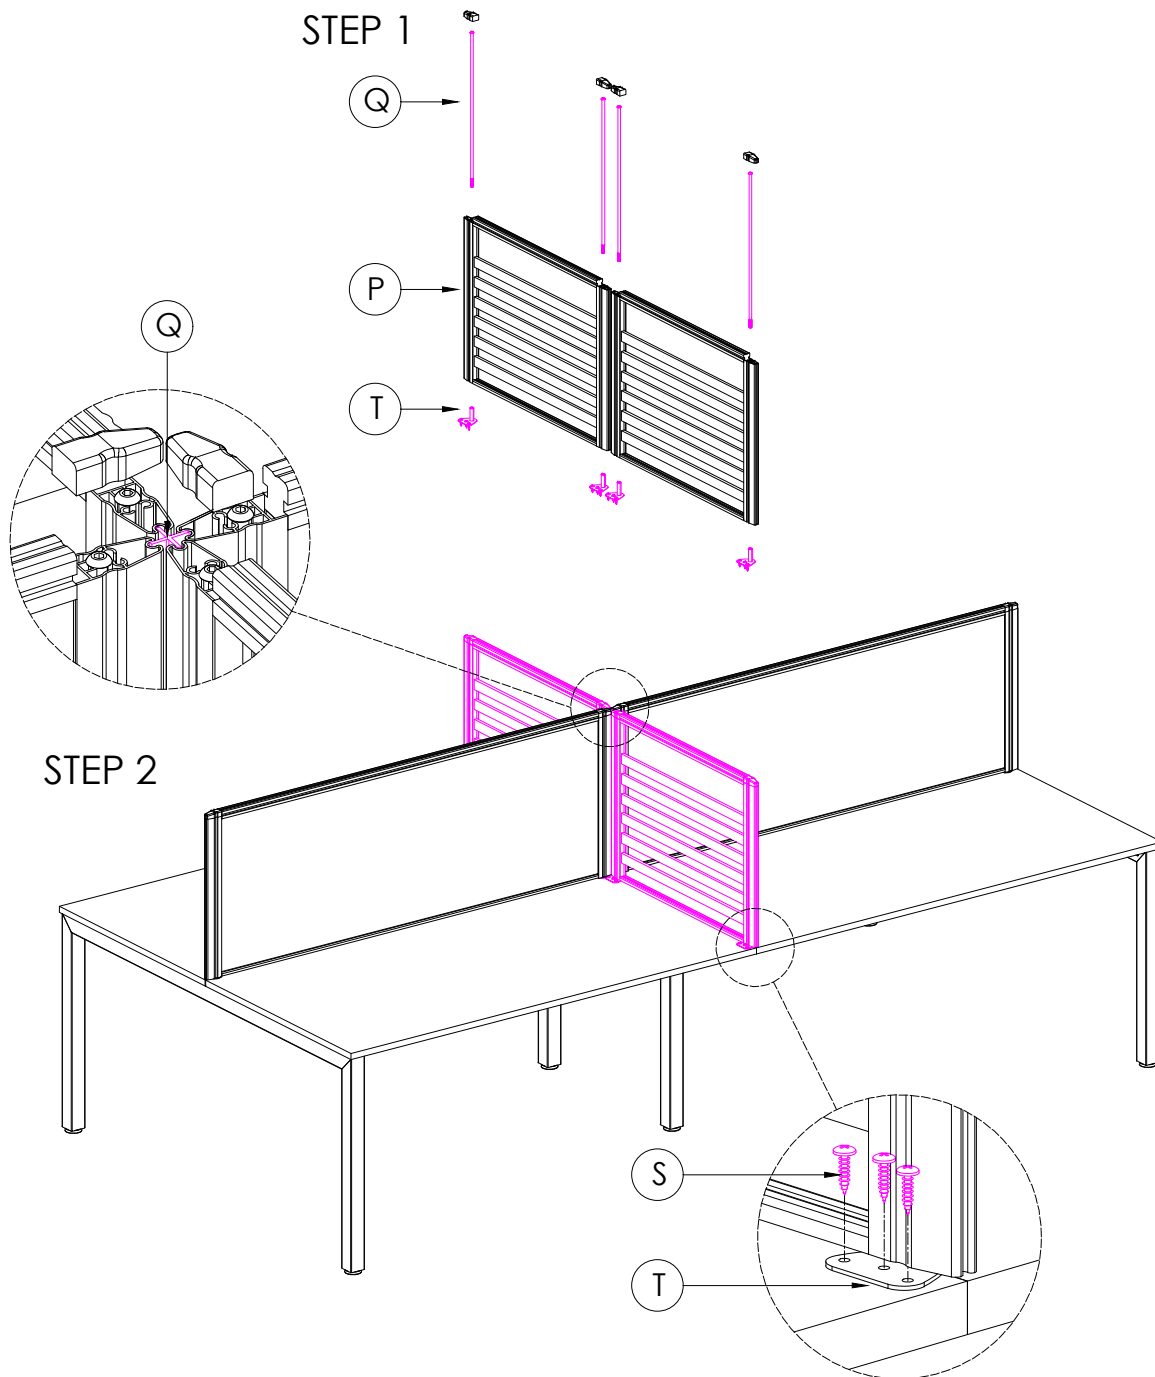

2 PERSON HEAVY
ASSEMBLY

STEP 3

STEP 4

J	VARIOUS SIZES  S23 PARTITION	x3	K	 *PACKED INSIDE THE PARTITION	x10	L	 JOINING STRIP	x2
M	GLASS / FABRIC  SCREEN	x2	N	S23-BR520SM  NOTE: CAN USE S23-BR520TM OR S23-BR520CL BRACKETS	x3	O	20mm  CHIPBOARD SCREW	x24
						P	 SL-BR520TM	x4

M	GLASS / FABRIC  SCREEN	x3	N	 *PACKED INSIDE THE PARTITION	x6	O	 BRACKETS	x6
			P		x3	Q	20mm  CHIPBOARD SCREW	x18

CAUTION:
HEAVY

2 PERSON HEAVY
ASSEMBLY

J	VARIOUS SIZES  S23 PARTITION	x2	K	S23-BR520SM NOTE: CAN USE S23-BR520TM OR S23-BR520CL BRACKETS	 BRACKETS	x2	L	 ROD PACKED INSIDE THE PARTITION	x6
M	70mm  CHIPBOARD SCREW	x10	N	20mm  CHIPBOARD SCREW	x8	O	 3mm SPACER	x2	

CAUTION:
HEAVY

2 PERSON HEAVY
ASSEMBLY

P	GLASS / FABRIC	x2	Q	ROD PACKED INSIDE THE PARTITION	x6	R	JOINING STRIP	x1
	SCREEN							
S	20mm	x12	T	SL-BR520TM BRACKET	x4			
	CHIPBOARD SCREW							

CAUTION:
HEAVY