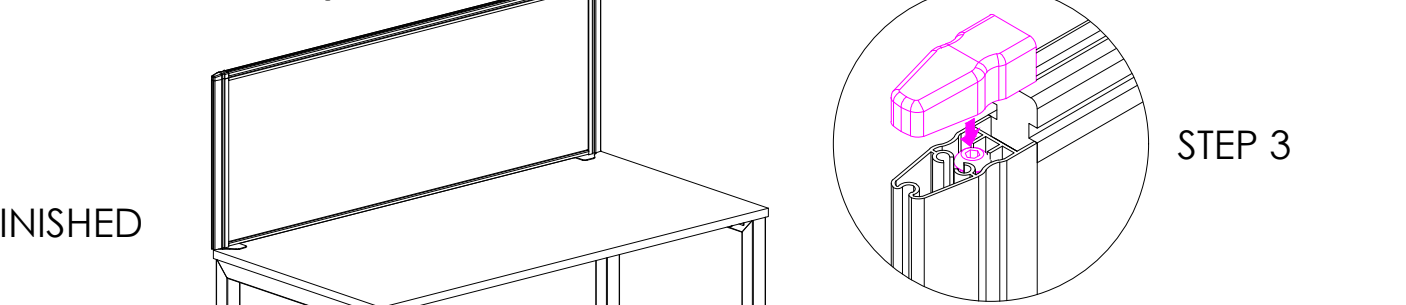

I	VARIOUS SIZES  S23 PARTITION	x1	J	 ROD PACKED INSIDE THE PARTITION	x2	
			K	S23-BR520SM  BRACKETS	x1	NOTE: CAN USE S23-BR520TM OR S23-BR520CL BRACKETS

FINISHED

CAUTION:
HEAVY

2 PERSON HEAVY
ASSEMBLY

J	VARIOUS SIZES  S23 PARTITION	x2	L	 ROD PACKED INSIDE THE PARTITION	x6
K	GLASS / FABRIC  SCREEN	x1	M	S23-BR520SM  BRACKETS	x2
O	 JOINING STRIP	x1	N	 SL-BR520TM	x2
			P	20mm  CHIPBOARD SCREW	x14
			NOTE: CAN USE S23-BR520TM OR S23-BR520CL BRACKETS		

STEP 1

NOTE:
HAND TIGHTEN BOLT TO 70%

NOTE:
TIGHTEN ROD 100%
AFTER BRACKET FITTED
TO DESK.

BRACKET OPTION
S23-BR520CL

STEP 2

PLASTIC JOIN CLOSE
T-1x

STEP 5

CAUTION:
HEAVY