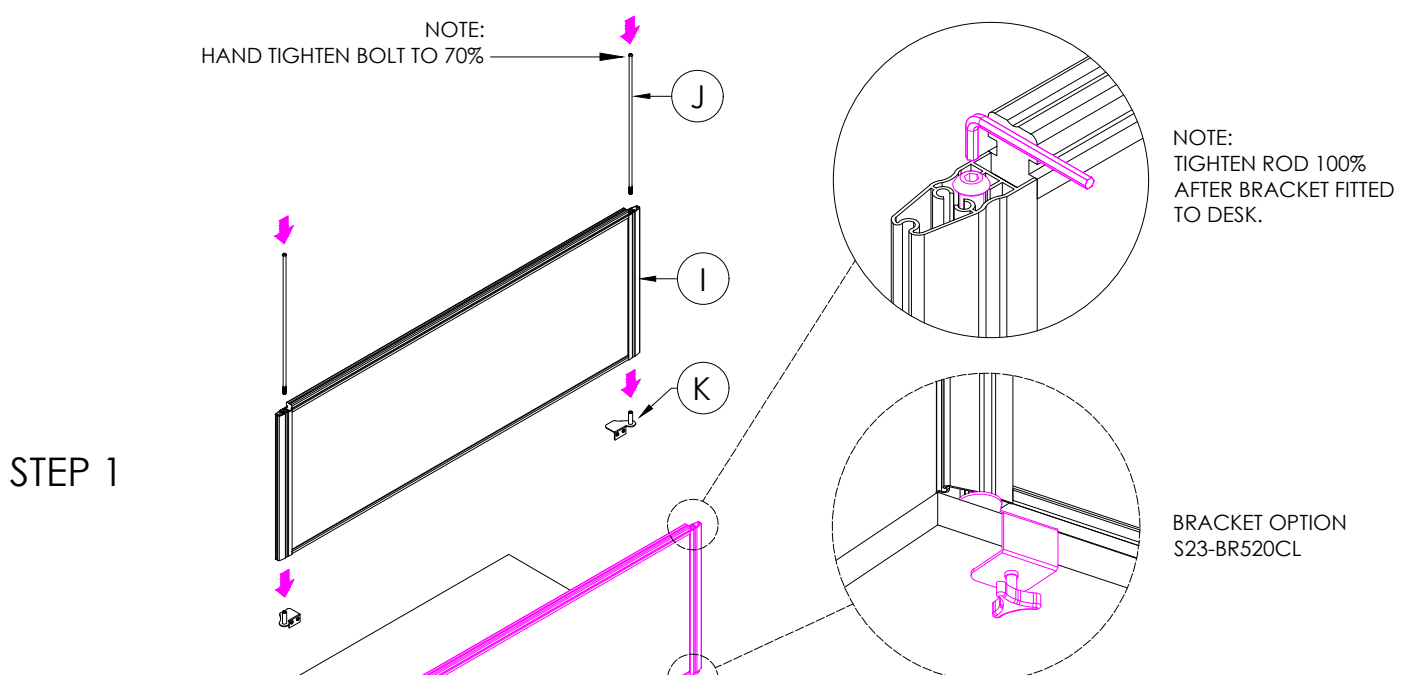

I	VARIOUS SIZES  S23 PARTITION	x1	J	 ROD PACKED INSIDE THE PARTITION	x2	
			K	S23-BR520SM  BRACKETS	x1	NOTE: CAN USE S23-BR520TM OR S23-BR520CL BRACKETS

FINISHED

CAUTION:
HEAVY

2 PERSON HEAVY
ASSEMBLY

J	VARIOUS SIZES  S23 PARTITION	x2	L	 ROD PACKED INSIDE THE PARTITION	x6
K	GLASS / FABRIC  SCREEN	x1	M	S23-BR520SM  BRACKETS	x2
O	 JOINING STRIP	x1	N	 SL-BR520TM	x2
			P	20mm  CHIPBOARD SCREW	x14
			NOTE: CAN USE S23-BR520TM OR S23-BR520CL BRACKETS		

STEP 1

NOTE:
HAND TIGHTEN BOLT TO 70%

NOTE:
TIGHTEN ROD 100%
AFTER BRACKET FITTED
TO DESK.

BRACKET OPTION
S23-BR520CL

STEP 2

PLASTIC JOIN CLOSE
T-1x

STEP 5

CAUTION:
HEAVY

2 PERSON HEAVY
ASSEMBLY

STEP 3

STEP 4

J	VARIOUS SIZES  S23 PARTITION	x3	K	 *PACKED INSIDE THE PARTITION	x10	L	 JOINING STRIP	x2
M	GLASS / FABRIC  SCREEN	x2	N	S23-BR520SM  NOTE: CAN USE S23-BR520TM OR S23-BR520CL BRACKETS	x3	O	20mm  CHIPBOARD SCREW	x24
						P	 SL-BR520TM	x4